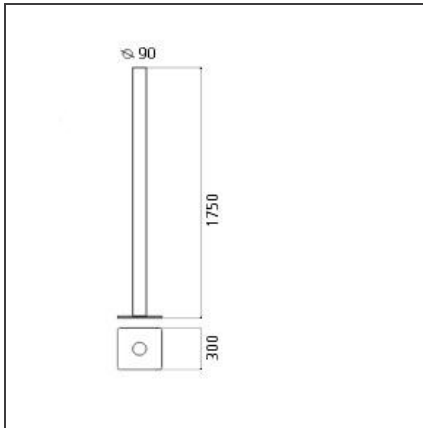

TECHNICAL DRAWINGS

FEATURES

Article Code:	1640060A	Material:	Aluminium, steel
Colour:	Orange amber	Series:	Design
Installation:	Floor	Area contract:	Hospitality, null, Residential
Environment:	Indoor	Emission:	Indirect

DIMENSIONS

Height:	cm 175	Impact Resistance:	N.D.
Base Length:	cm 30	Glow Wire Test:	750
Base Width:	cm 30		

INCLUDED SOURCES

Category:	LED	Color temperature (K):	3000K
Number:	1	Color Tolerance:	MacAdam 2SDCM
Watt:	37W	CRI:	90
Delivered lumens output (lm):	3899lm	Efficacy:	107lm/W
Type:	0	Service Life:	50000-L70
Class:	A		

LUMINAIRE

Watt:	45W	Delivered lumens output (lm):	3564lm
Voltage:	220-240V	CCT:	3000K
		Efficiency:	88%
		Efficacy:	79.20lm/W
		CRI:	90
		Dimmer Typology:	Microswitch Dimmer