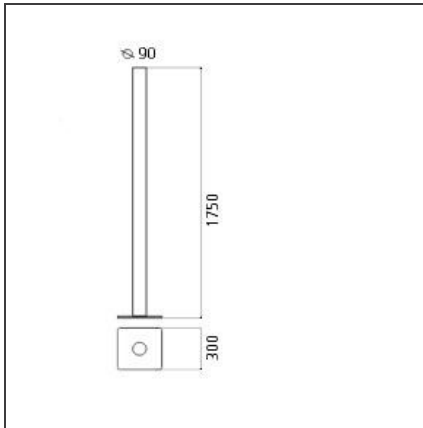

TECHNICAL DRAWINGS

FEATURES

Article Code:	1640W30A	Material:	Aluminium, steel
Colour:	Glossy black	Series:	Design
Installation:	Floor	Area contract:	Hospitality, null, Residential
Environment:	Indoor	Emission:	Indirect

DIMENSIONS

Height:	cm 175	Impact Resistance:	N.D.
Base Length:	cm 30	Glow Wire Test:	750
Base Width:	cm 30		

INCLUDED SOURCES

Category:	LED	Color temperature (K):	2700K
Number:	1	Color Tolerance:	MacAdam 2SDCM
Watt:	36.36W	CRI:	90
Delivered lumens output (lm):	3646lm	Efficacy:	100lm/W
Type:	0	Service Life:	50000-L70
Class:	A		

LUMINAIRE

Watt:	45W	Delivered lumens output (lm):	3332lm
Voltage:	220-240V	CCT:	2700K
		Efficiency:	87%
		Efficacy:	74.04lm/W
		CRI:	90
		Dimmer Typology:	Microswitch Dimmer