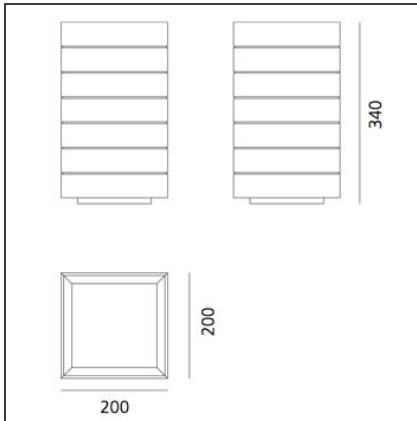

Groupage 20

IP20  Dimmerable: 

DESIGN BY

Ernesto Gismondi

DESCRIPTION

Ceiling lamp "An appliance based on a very simple mechanical approach, ensuring excellent light emission. Groupage units can be connected together to draw light on the ceiling." Ernesto Gismondi Ceiling lamp available as a standalone element or in multiple modular units. A single power source allows to feed multiple elements via mains connection, ensuring a broad variety of installation options. Available in two sizes and colours. The highly reflecting white painted steel reflector produces a comfortable ambient light.

TECHNICAL DRAWINGS

FEATURES

Article Code:	1932060A	Material:	Aluminium, methacrylate, steel
Colour:	orange	Series:	Design
Installation:	Ceiling		

DIMENSIONS

Length:	cm 20
Width:	cm 20
Height:	cm 34

INCLUDED SOURCES

Category:	LED	Color temperature (K):	3000K
Number:	1		
Watt:	25W		
Type:	0		
Class:	A		

LUMINAIRE

Watt:	13W	Delivered lumens output (lm):	501lm
		CCT:	3000K
		Efficiency:	34%
		Efficacy:	38.54lm/W
		CRI:	80
		Dimmable Typology:	Push