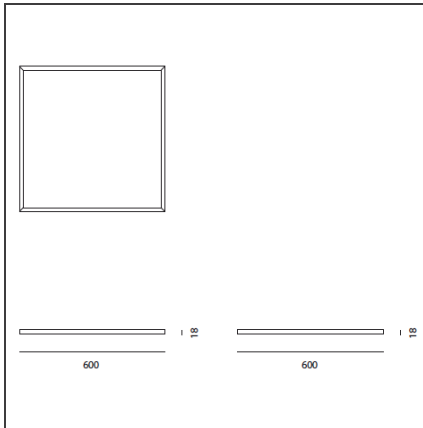

Grafa System Structural Module 600x600 - angular - 4000K

IP20  Dimmerable: 

DESIGN BY

Wilmotte & Industries

DESCRIPTION

Modular system with direct emission and indirect with LED high efficiency. Available in two colors: warm white (3000K), neutral white (4000K) - CRI = 85 (typ.). Installation with suspension. Single mounting, in continuous line by angle (90°), free composition. Dimmable electronic power supply Dali. Materials: structure in extruded aluminum anodized matte, top screen with anti-dust polycarbonate, staples in 6 different tones. Suspension cables in steel with quick adjustment. Complies with EN62471, EN60598-1 and other specific standards.

TECHNICAL DRAWINGS

FEATURES

Article Code:	M3004N61	Series:	Indoor
Colour:	Silver Grey		
Installation:	Suspension		

DIMENSIONS

Length:	cm 60
Width:	cm 1.8
Height:	cm 60
Weight:	kg 4

INCLUDED SOURCES

Category:	LED	Color temperature (K):	4000K
Number:	1	Color Tolerance:	MacAdam 4SDCM
Watt:	33W	CRI:	=80
Delivered lumens output (lm):	4416lm	Efficacy:	136lm/W
Type:	0		
Class:	A		

LUMINAIRE

Watt:	39W	Delivered lumens output (lm):	3886lm
		CCT:	4000K
		Efficiency:	88%
		Efficacy:	99.64lm/W
		CRI:	80