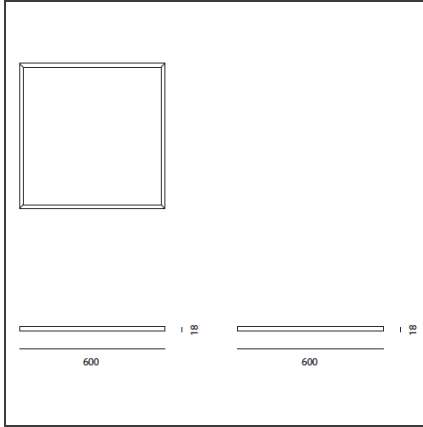

Grafa System Structural Module 600x600 - angular - 3000K

IP20  Dimmerable: 

DESIGN BY

Wilmotte & Industries

DESCRIPTION

Modular system with direct emission and indirect with LED high efficiency. Available in two colors: warm white (3000K), neutral white (4000K) - CRI = 85 (typ.). Installation with suspension. Single mounting, in continuous line by angle (90°), free composition. Dimmable electronic power supply Dali. Materials: structure in extruded aluminum anodized matte, top screen with anti-dust polycarbonate, staples in 6 different tones. Suspension cables in steel with quick adjustment. Complies with EN62471, EN60598-1 and other specific standards.

TECHNICAL DRAWINGS

FEATURES

Article Code:	M3004W61	Series:	Indoor
Colour:	Silver Grey		
Installation:	Suspension		

DIMENSIONS

Length:	cm 60
Width:	cm 1.8
Height:	cm 60
Weight:	kg 4

INCLUDED SOURCES

Category:	LED	Color temperature (K):	3000K
Number:	1	Color Tolerance:	MacAdam 4SDCM
Watt:	33W	CRI:	=80(typ.)
Delivered lumens output (lm):	3864lm	Efficacy:	119lm/W
Type:	0		
Class:	A		

LUMINAIRE

Watt:	39W	Delivered lumens output (lm):	3400lm
		CCT:	3000K
		Efficiency:	88%
		Efficacy:	87.19lm/W
		CRI:	80