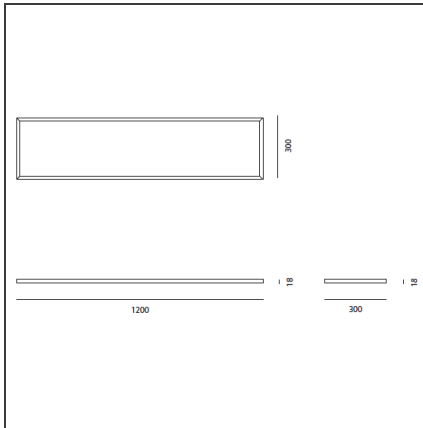

Grafa System Structural Module 1200x300 - linear - 4000K

IP20  Dimmerable: 

DESIGN BY

Wilmotte & Industries

DESCRIPTION

Modular system with direct emission and indirect with LED high efficiency. Available in two colors: warm white (3000K), neutral white (4000K) - CRI = 85 (typ.). Installation with suspension. Single mounting, in continuous line by angle (90°), free composition. Dimmable electronic power supply Dali. Materials: structure in extruded aluminum anodized matte, top screen with anti-dust polycarbonate, staples in 6 different tones. Suspension cables in steel with quick adjustment. Complies with EN62471, EN60598-1 and other specific standards.

TECHNICAL DRAWINGS

FEATURES

Article Code:	M3001N61	Series:	Indoor
Colour:	Silver Grey		
Installation:	Suspension		

DIMENSIONS

Length:	cm 120
Width:	cm 1.8
Height:	cm 30
Weight:	kg 4

INCLUDED SOURCES

Category:	LED	Color temperature (K):	4000K
Number:	1	Color Tolerance:	MacAdam 4SDCM
Watt:	33W	CRI:	=80
Delivered lumens output (lm):	4416lm	Efficacy:	136lm/W
Type:	0		
Class:	A		

LUMINAIRE

Watt:	39W	Delivered lumens output (lm):	3665lm
		CCT:	4000K
		Efficiency:	83%
		Efficacy:	93.97lm/W
		CRI:	80