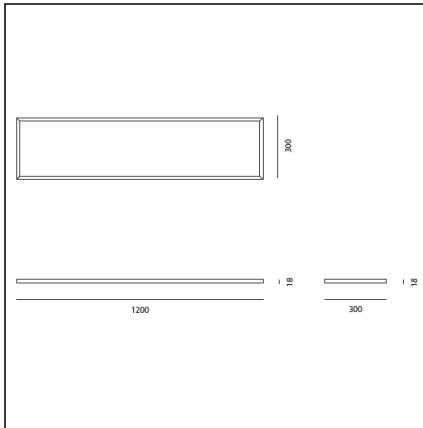

TECHNICAL DRAWINGS

FEATURES

Article Code:	M3001W61	Series:	Indoor
Colour:	Silver Grey		
Installation:	Suspension		

DIMENSIONS

Length:	cm 120
Width:	cm 1.8
Height:	cm 30
Weight:	kg 4

INCLUDED SOURCES

Category:	LED	Color temperature (K):	3000K
Number:	1	Color Tolerance:	MacAdam 4SDCM
Watt:	33W	CRI:	=80(typ.)
Delivered lumens output (lm):	3864lm	Efficacy:	119lm/W
Type:	0		
Class:	A		

LUMINAIRE

Watt:	39W	Delivered lumens output (lm):	3207lm
		CCT:	3000K
		Efficiency:	83%
		Efficacy:	82.23lm/W
		CRI:	80