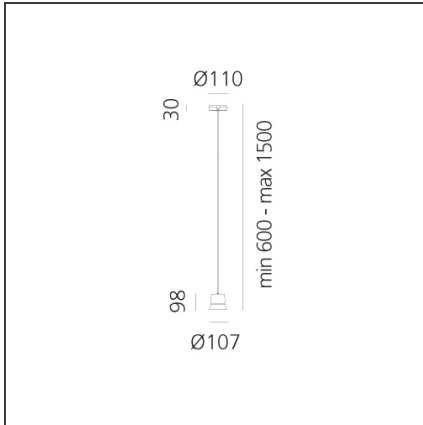

GIO.light Suspension - White

IP20   

DESIGN BY

Patrick Norguet

DESCRIPTION

With its aluminium body, Giò is first and foremost an instrument, a functional, unobtrusive and, most of all, timeless suspension lamp; it fits both in domestic and in public places. Either plain or in its different versions, Giò is an elegant and efficient object in space.

TECHNICAL DRAWINGS

FEATURES

Article Code:	0230010A	Material:	Glass, Aluminium
Colour:	White	Series:	Design, 2018
Installation:	Suspension		Artemide Collection
Environment:	Indoor		

DIMENSIONS

Height:	cm 9.8	Glow Wire Test:	650
Base Width:	cm 3		
Base Diameter:	cm 11		
Max Height from ceiling:	cm 1,500		

INCLUDED SOURCES

Category:	LED	Color temperature (K):	3000K
Number:	1	Color Tolerance:	MacAdam 3SDCM
Watt:	8W	CRI:	80
Delivered lumens output (lm):	720lm	Efficacy:	89lm/W
Type:	0	Service Life:	50000-L70
Class:	A		

LUMINAIRE

Watt:	8W	Delivered lumens output (lm):	504lm
		CCT:	3000K
		Efficiency:	70%
		Efficacy:	63.04lm/W
		CRI:	80