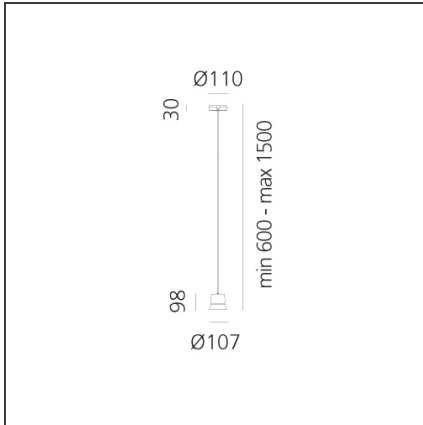

GIÒ.light Suspension - Blue

IP20   

DESIGN BY

Patrick Norguet

DESCRIPTION

With its aluminium body, Giò is first and foremost an instrument, a functional, unobtrusive and, most of all, timeless suspension lamp; it fits both in domestic and in public places. Either plain or in its different versions, Giò is an elegant and efficient object in space.

TECHNICAL DRAWINGS

FEATURES

Article Code:	0230040A	Material:	Vetro, Alluminio
Colour:	Blue	Series:	Design, 2018
Installation:	Suspension		Artemide Collection
Environment:	Indoor		

DIMENSIONS

Height:	cm 9.8	Glow Wire Test:	650
Base Width:	cm 3		
Base Diameter:	cm 11		
Max Height from ceiling:	cm 1,500		

INCLUDED SOURCES

Category:	LED	Color temperature (K):	3000K
Number:	1	Color Tolerance:	MacAdam 3SDCM
Watt:	8W	CRI:	80
Delivered lumens output (lm):	720lm	Efficacy:	89lm/W
Type:	0	Service Life:	50000-L70
Class:	A		

LUMINAIRE

Watt:	8W	Delivered lumens output (lm):	504lm
		CCT:	3000K
		Efficiency:	70%
		Efficacy:	63.04lm/W
		CRI:	80