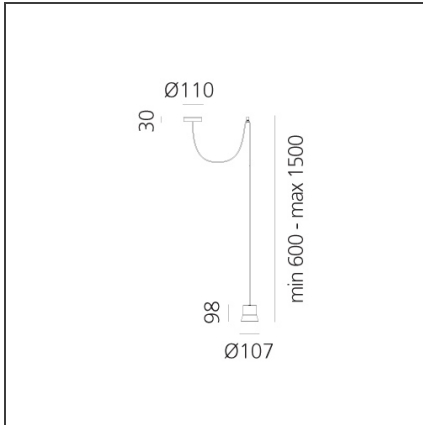

GIO.light Decentrata - Red

IP20   

DESIGN BY

Patrick Norguet

DESCRIPTION

With its aluminium body, Giò is first and foremost an instrument, a functional, unobtrusive and, most of all, timeless suspension lamp; it fits both in domestic and in public places. Either plain or in its different versions, Giò is an elegant and efficient object in space.

TECHNICAL DRAWINGS

FEATURES

Article Code:	0231030A	Material:	Vetro, Alluminio
Colour:	Red	Series:	Design, 2018
Installation:	Suspension		Artemide Collection
Environment:	Indoor		

DIMENSIONS

Height:	cm 9.8	Glow Wire Test:	650
Base Width:	cm 3		
Base Diameter:	cm 11		
Max Height from ceiling:	cm 1,500		

INCLUDED SOURCES

Category:	LED	Color temperature (K):	3000K
Number:	1	Color Tolerance:	MacAdam 3SDCM
Watt:	8W	CRI:	80
Delivered lumens output (lm):	720lm	Efficacy:	89lm/W
Type:	0	Service Life:	50000-L70
Class:	A		

LUMINAIRE

Watt:	8W	Delivered lumens output (lm):	504lm
		CCT:	3000K
		Efficiency:	70%
		Efficacy:	63.04lm/W
		CRI:	80