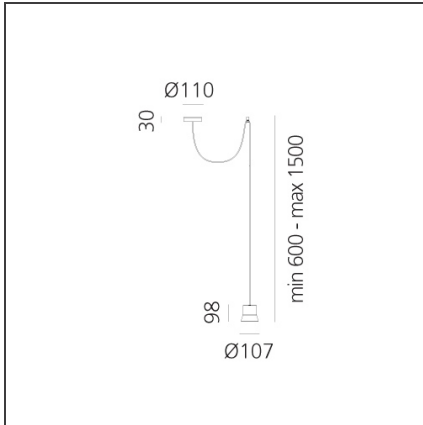

GIO.light Decentrata - Blue

IP20   

DESIGN BY

Patrick Norguet

DESCRIPTION

With its aluminium body, Giò is first and foremost an instrument, a functional, unobtrusive and, most of all, timeless suspension lamp; it fits both in domestic and in public places. Either plain or in its different versions, Giò is an elegant and efficient object in space.

TECHNICAL DRAWINGS

FEATURES

Article Code:	0231040A	Material:	Vetro, Alluminio
Colour:	Blue	Series:	Design, 2018
Installation:	Suspension		Artemide Collection
Environment:	Indoor		

DIMENSIONS

Height:	cm 9.8	Glow Wire Test:	650
Base Width:	cm 3		
Base Diameter:	cm 11		
Max Height from ceiling:	cm 1,500		

INCLUDED SOURCES

Category:	LED	Color temperature (K):	3000K
Number:	1	Color Tolerance:	MacAdam 3SDCM
Watt:	8W	CRI:	80
Delivered lumens output (lm):	720lm	Efficacy:	89lm/W
Type:	0	Service Life:	50000-L70
Class:	A		

LUMINAIRE

Watt:	8W	Delivered lumens output (lm):	504lm
		CCT:	3000K
		Efficiency:	70%
		Efficacy:	63.04lm/W
		CRI:	80