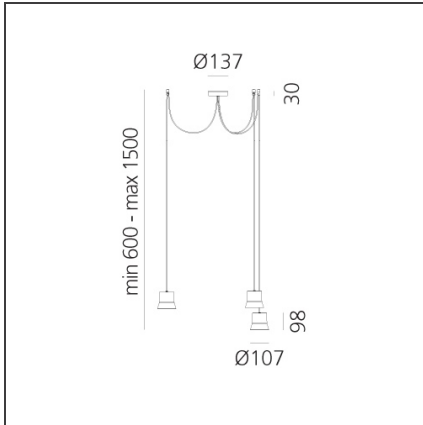

TECHNICAL DRAWINGS

FEATURES

Article Code:	0232040A	Material:	Vetro, Alluminio
Colour:	Blue	Series:	Design, 2018
Installation:	Suspension		Artemide Collection
Environment:	Indoor		

DIMENSIONS

Height:	cm 9.8	Glow Wire Test:	650
Base Width:	cm 3		
Base Diameter:	cm 11		
Max Height from ceiling:	cm 1,500		

INCLUDED SOURCES

Category:	LED	Color temperature (K):	3000K
Number:	3	Color Tolerance:	MacAdam 3SDCM
Watt:	8W	CRI:	80
Delivered lumens output (lm):	720lm	Efficacy:	89lm/W
Type:	0	Service Life:	50000-L70
Class:	A		

LUMINAIRE

Watt:	24W	Delivered lumens output (lm):	1513lm
		CCT:	3000K
		Efficiency:	70%
		Efficacy:	63.04lm/W
		CRI:	80