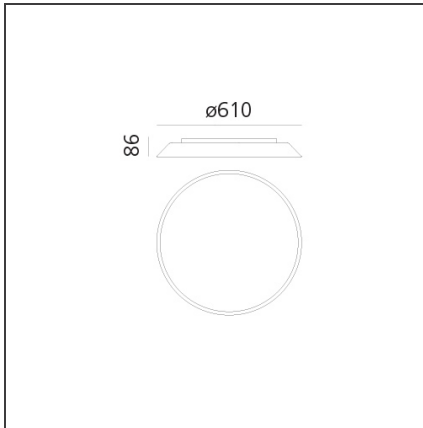

Febe 2700K - White

IP20    Dimmable: 

DESIGN BY

Ernesto Gismondi

DESCRIPTION

In Febe, everything is reduced to a minimum and built around the optical engine that, with maximum yield in minimum thickness, ensures excellent performance to illuminate an entire room. Febe has an elementary shape, yet a rich performance, it focuses on light emission and its formal simplicity makes it almost invisible in space. A uniform light disk protrudes from the surface of the ceiling/wall, the colour frame moves back inwardly and can only be seen from the side. Designed for home environments, its essential shape makes it fit for all spaces.

TECHNICAL DRAWINGS

FEATURES

Article Code:	0241W00A	Material:	Methacrylare, polycarbonate
Colour:	White	Series:	Design
Installation:	Wall, Ceiling	Emission:	Direct
Environment:	Indoor		

DIMENSIONS

Width:	cm 8.6	Glow Wire Test:	750
---------------	--------	------------------------	-----