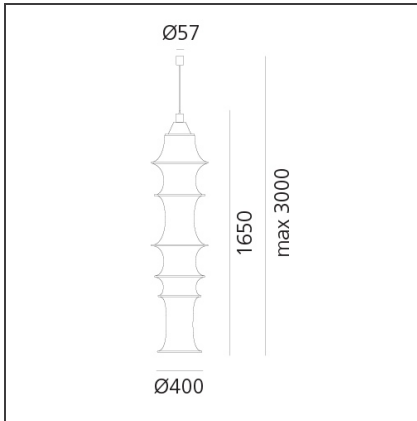

TECHNICAL DRAWINGS

FEATURES

Article Code:	DS2040RIF	Material:	Filanca, aluminum
Colour:	White	Series:	Design, Danese
Installation:	Suspension		
Environment:	Indoor		

DIMENSIONS

Height:	cm 165
Base Diameter:	cm 5.7
Max Height from ceiling:	cm 300

NOT INCLUDED SOURCES

Category:	HALO	Class:	A
Number:	1		
Watt:	77W		
Socket:	E27		

ALTERNATIVE SOURCES

Category:	LED
Number:	1
Watt:	8W
Type:	2
Socket:	E27
Class:	A

LUMINAIRE

Watt:	77W