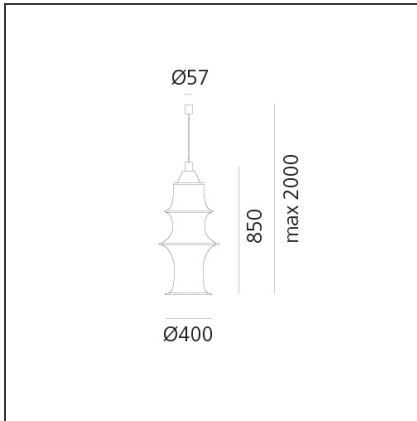

Falkland 85 Suspension

Dimmerable: + -

DESIGN BY

Bruno Munari

DESCRIPTION

Falkland suspension is a lamp with a spontaneous shape that is achieved by the contrasting forces of its components: the tension of a stretched tube of finely woven fabric and the weight of seven different sized metal rings. A single light bulb and aluminium reflector illuminate the curves of the fabric.

TECHNICAL DRAWINGS

FEATURES

Article Code:	DS2040RIF	Material:	Filanca, aluminum
Colour:	White	Series:	Design, Danese
Installation:	Suspension		
Environment:	Indoor		

DIMENSIONS

Height:	cm 85
Base Diameter:	cm 5.7
Max Height from ceiling:	cm 200