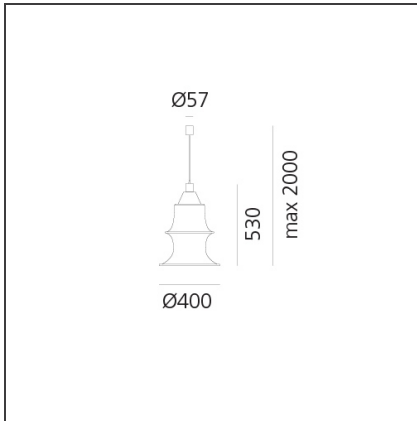

Falkland 53 Suspension

Dimmerable: + -

DESIGN BY

Bruno Munari

DESCRIPTION

Falkland suspension is a lamp with a spontaneous shape that is achieved by the contrasting forces of its components: the tension of a stretched tube of finely woven fabric and the weight of seven different sized metal rings. A single light bulb and aluminium reflector illuminate the curves of the fabric.

TECHNICAL DRAWINGS

FEATURES

Article Code:	DS2040RIF	Material:	Filanca, aluminum
Colour:	White	Series:	Design, Danese
Installation:	Suspension		
Environment:	Indoor		

DIMENSIONS

Height:	cm 53
Base Diameter:	cm 5.7
Max Height from ceiling:	cm 200