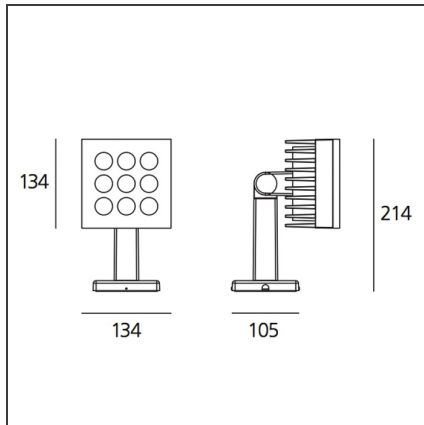

Falange 9 wall washer EL Gray/white

IP65 

DESIGN BY

Wilmotte & Industries

DESCRIPTION

Adjustable light fixture with direct emission, with high-performance LED light sources. Ground, wall, eaves installation. 2 sizes: 134 x 134, 238 x 134 mm. Composed by adjustable lighting unit and support (housing the wiring). Rotation on the base +/-180°, body tilt +/-100° by means of a graduated metal ring allowing an accurate adjustment. Positioning is maintained by means of locking dowels. Body and support in EN AB44100 aluminium, silicone gaskets. Electronic ballast integrated in the body. Silkscreened tempered glass silicined to a secondary frame. Wiring to be carried out by means of plug IP 68.

TECHNICAL DRAWINGS

FEATURES

Article Code:	NL30000ELK002	Material:	Painted aluminum, tempered glass
Colour:	Gray/white	Series:	Outdoor
Installation:	Floor, Wall, Ceiling	Area contract:	Outdoor

DIMENSIONS

Length:	cm 10.5
Width:	cm 13.4
Height:	cm 20

INCLUDED SOURCES

Category:	LED	Color temperature (K):	3000K
Number:	1	CRI:	80
Watt:	22W		
Type:	0		
Class:	A		

LUMINAIRE

Watt:	22W	Delivered lumens output (lm):	830lm
Voltage:	220-240 Vac	CCT:	3000K
		CRI:	80