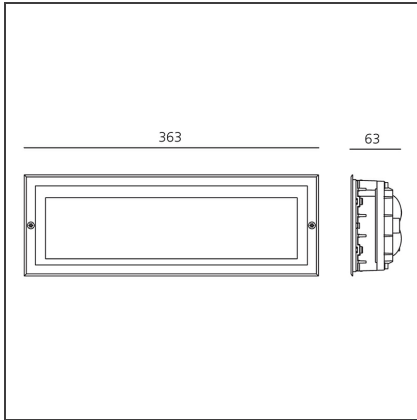

TECHNICAL DRAWINGS

FEATURES

Article Code:	T417800W00	Material:	Aluminum, tempered glass, zamak
Colour:	Polished chrome	Series:	Outdoor
Installation:	Recessed	Area contract:	null
Environment:	Outdoor	Emission:	Direct light

DIMENSIONS

Length:	cm 36.3	Cutout shape:	Rectangular
Height:	cm 12.4	Impact Resistance:	IK10
Depth:	cm 6.3	Glow Wire Test:	650
Recessed depth:	cm 6.3		

INCLUDED SOURCES

Category:	LED	Color temperature (K):	3000K
Number:	1	CRI:	85 typ
Watt:	9W		
Delivered lumens output (lm):	265lm		
Type:	0		
Class:	A		

LUMINAIRE

Watt:	9W	Delivered lumens output (lm):	265lm
Voltage:	220V-240V	CCT:	3000K