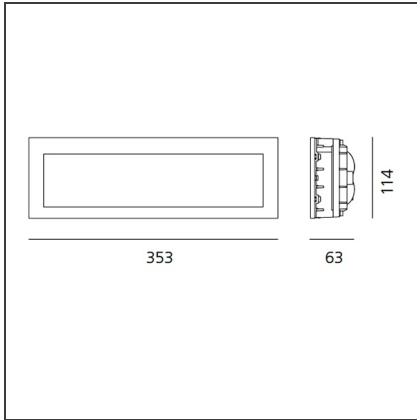

TECHNICAL DRAWINGS

FEATURES

Article Code:	T417900W00	Material:	Aluminum, tempered glass, zamak
Colour:	Black	Series:	Outdoor
Installation:	Recessed	Area contract:	null
Environment:	Outdoor		

DIMENSIONS

Length:	cm 35.3	Cutout shape:	Rectangular
Height:	cm 11.4	Impact Resistance:	IK10
Depth:	cm 6.3	Glow Wire Test:	650

INCLUDED SOURCES

Category:	LED	Color temperature (K):	3000K
Number:	1	CRI:	85 typ
Watt:	9W		
Delivered lumens output (lm):	265lm		
Type:	0		
Class:	A		

LUMINAIRE

Watt:	9W	Delivered lumens output (lm):	265lm
Voltage:	220V-240V	CCT:	3000K