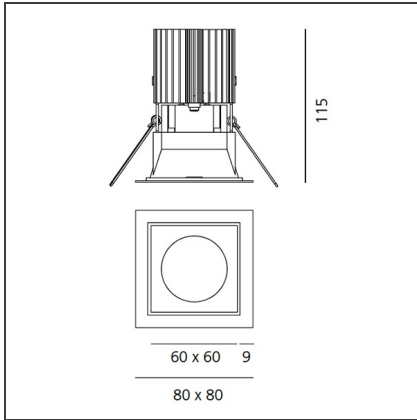

Everything 80 - Square trim - 46° 3000k - White/Alluminium

IP20/44 

DESIGN BY

Ernesto Gismondi

DESCRIPTION

Everything is an innovative range of professional recessed light fittings created to deliver a high lighting performance, with an eye on energy saving and excellent visual comfort. A complete, flexible product range, extremely versatile in its many applications and able to meet challenging lighting performance criteria.

TECHNICAL DRAWINGS

FEATURES

Article Code:	M274020	Material:	aluminium
Colour:	White/Alluminium	Series:	Indoor
Installation:	Recessed, Ceiling		

DIMENSIONS

Length:	cm 8	Cutout shape:	Squared
Width:	cm 8	Glow Wire Test:	850
Weight:	kg 0.2		
Recessed depth:	cm 11.5		