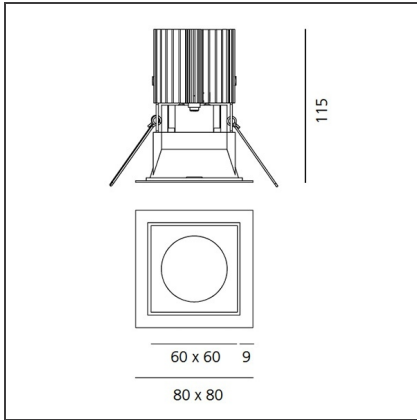

Everything 80 - Square trim - 46° 2700k - White/White

IP20/44 

DESIGN BY

Ernesto Gismondi

DESCRIPTION

Everything is an innovative range of professional recessed light fittings created to deliver a high lighting performance, with an eye on energy saving and excellent visual comfort. A complete, flexible product range, extremely versatile in its many applications and able to meet challenging lighting performance criteria.

TECHNICAL DRAWINGS

FEATURES

Article Code:	M327120	Material:	aluminium
Colour:	White/White	Series:	Indoor
Installation:	Recessed, Ceiling		

DIMENSIONS

Length:	cm 8	Cutout shape:	Squared
Width:	cm 8	Glow Wire Test:	850
Weight:	kg 0.2		
Recessed depth:	cm 11.5		