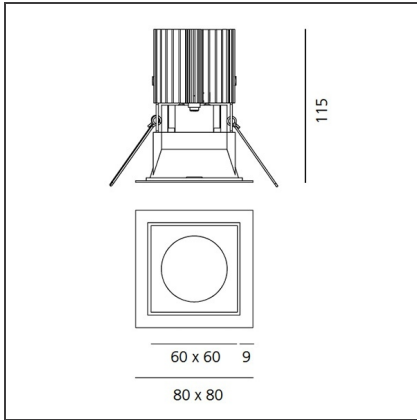

Everything 80 - Square trim - 46° 2700k - White/Black

IP20/44 

DESIGN BY

Ernesto Gismondi

DESCRIPTION

Everything is an innovative range of professional recessed light fittings created to deliver a high lighting performance, with an eye on energy saving and excellent visual comfort. A complete, flexible product range, extremely versatile in its many applications and able to meet challenging lighting performance criteria.

TECHNICAL DRAWINGS

FEATURES

Article Code:	M327420	Material:	aluminium
Colour:	White/Black	Series:	Indoor
Installation:	Recessed, Ceiling		

DIMENSIONS

Length:	cm 8	Cutout shape:	Squared
Width:	cm 8	Glow Wire Test:	850
Weight:	kg 0.2		
Recessed depth:	cm 11.5		