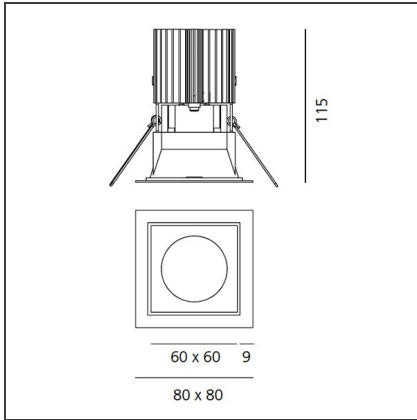

TECHNICAL DRAWINGS

FEATURES

Article Code:	M327460	Material:	aluminium
Colour:	Gray/Black	Series:	Indoor
Installation:	Recessed, Ceiling		

DIMENSIONS

Length:	cm 8	Cutout shape:	Squared
Width:	cm 8	Glow Wire Test:	850
Weight:	kg 0.2		
Recessed depth:	cm 11.5		

INCLUDED SOURCES

Category:	LED	Color temperature (K):	2700K
Number:	1		
Watt:	13W		
Type:	0		
Class:	A		

LUMINAIRE

Watt:	13W	Delivered lumens output (lm):	657lm
Voltage:	220-240 V	CCT:	2700K
		CRI:	90