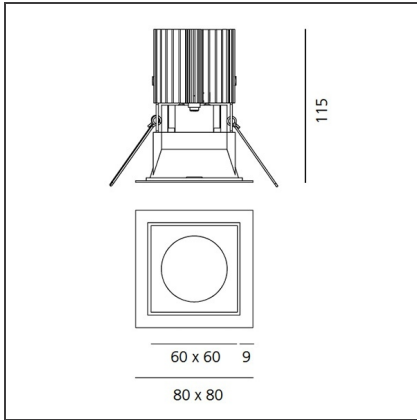

Everything 80 - Square trim - 46° 2700k - Black/Black

IP20/44 

DESIGN BY

Ernesto Gismondi

DESCRIPTION

Everything is an innovative range of professional recessed light fittings created to deliver a high lighting performance, with an eye on energy saving and excellent visual comfort. A complete, flexible product range, extremely versatile in its many applications and able to meet challenging lighting performance criteria.

TECHNICAL DRAWINGS

FEATURES

Article Code:	M327410	Material:	aluminium
Colour:	Black/Black	Series:	Indoor
Installation:	Recessed, Ceiling		

DIMENSIONS

Length:	cm 8	Cutout shape:	Squared
Width:	cm 8	Glow Wire Test:	850
Weight:	kg 0.2		
Recessed depth:	cm 11.5		