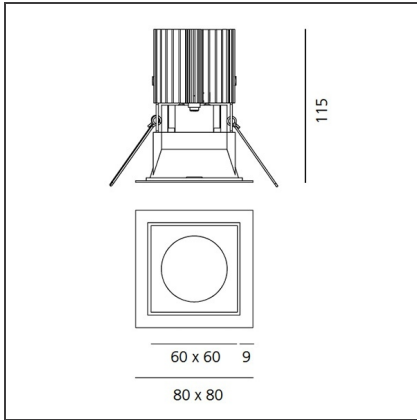

Everything 80 - Square trim - 46° 2700k - Black/Aluminium

IP20/44 

DESIGN BY

Ernesto Gismondi

DESCRIPTION

Everything is an innovative range of professional recessed light fittings created to deliver a high lighting performance, with an eye on energy saving and excellent visual comfort. A complete, flexible product range, extremely versatile in its many applications and able to meet challenging lighting performance criteria.

TECHNICAL DRAWINGS

FEATURES

Article Code:	M330710	Material:	aluminium
Colour:	Black/Aluminium	Series:	Indoor
Installation:	Recessed, Ceiling		

DIMENSIONS

Length:	cm 8	Cutout shape:	Squared
Width:	cm 8	Glow Wire Test:	850
Weight:	kg 0.2		
Recessed depth:	cm 11.5		