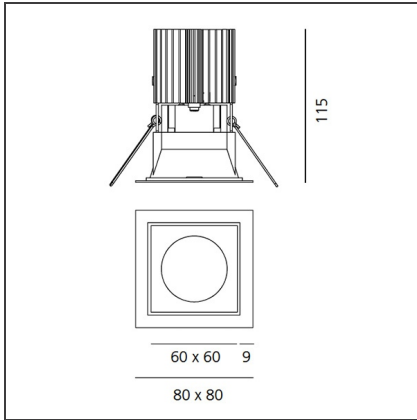

Everything 80 - Square trim - 28° 3000k - White/White

IP20/44 

DESIGN BY

Ernesto Gismondi

DESCRIPTION

Everything is an innovative range of professional recessed light fittings created to deliver a high lighting performance, with an eye on energy saving and excellent visual comfort. A complete, flexible product range, extremely versatile in its many applications and able to meet challenging lighting performance criteria.

TECHNICAL DRAWINGS

FEATURES

Article Code:	M253620	Material:	aluminium
Colour:	White/White	Series:	Indoor
Installation:	Recessed, Ceiling		

DIMENSIONS

Length:	cm 8	Cutout shape:	Squared
Width:	cm 8	Glow Wire Test:	850
Weight:	kg 0.2		
Recessed depth:	cm 11.5		