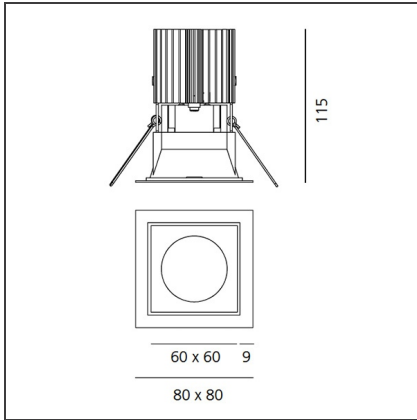

Everything 80 - Square trim - 28° 3000k - White/Alluminium

IP20/44 

DESIGN BY

Ernesto Gismondi

DESCRIPTION

Everything is an innovative range of professional recessed light fittings created to deliver a high lighting performance, with an eye on energy saving and excellent visual comfort. A complete, flexible product range, extremely versatile in its many applications and able to meet challenging lighting performance criteria.

TECHNICAL DRAWINGS

FEATURES

Article Code:	M273820	Material:	aluminium
Colour:	White/Alluminium	Series:	Indoor
Installation:	Recessed, Ceiling		

DIMENSIONS

Length:	cm 8	Cutout shape:	Squared
Width:	cm 8	Glow Wire Test:	850
Weight:	kg 0.2		
Recessed depth:	cm 11.5		