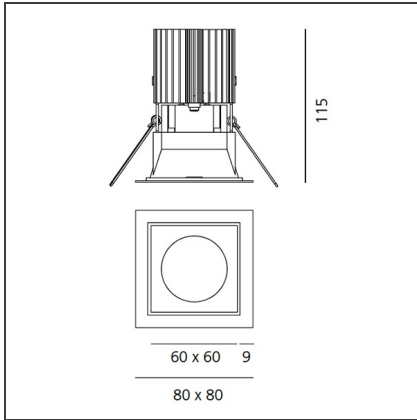

Everything 80 - Square trim - 28° 3000k - Grey/Black

IP20/44 

DESIGN BY

Ernesto Gismondi

DESCRIPTION

Everything is an innovative range of professional recessed light fittings created to deliver a high lighting performance, with an eye on energy saving and excellent visual comfort. A complete, flexible product range, extremely versatile in its many applications and able to meet challenging lighting performance criteria.

TECHNICAL DRAWINGS

FEATURES

Article Code:	M254260	Material:	aluminium
Colour:	Grey/Black	Series:	Indoor
Installation:	Recessed, Ceiling		

DIMENSIONS

Length:	cm 8	Cutout shape:	Squared
Width:	cm 8	Glow Wire Test:	850
Weight:	kg 0.2		
Recessed depth:	cm 11.5		