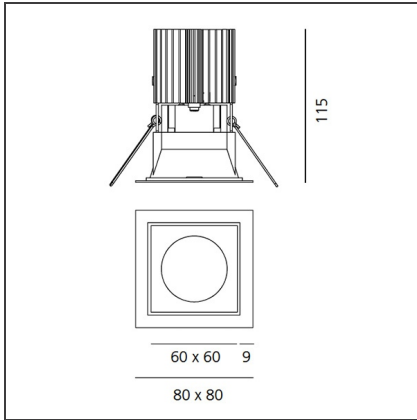

TECHNICAL DRAWINGS

FEATURES

Article Code:	M273810	Material:	aluminium
Colour:	Black/Aluminium	Series:	Indoor
Installation:	Recessed, Ceiling		

DIMENSIONS

Length:	cm 8	Cutout shape:	Squared
Width:	cm 8	Glow Wire Test:	850
Weight:	kg 0.2		
Recessed depth:	cm 11.5		

INCLUDED SOURCES

Category:	LED	Color temperature (K):	3000K
Number:	1	CRI:	90
Watt:	13W		
Type:	0		
Class:	A		

LUMINAIRE

Watt:	13W	Delivered lumens output (lm):	1019lm
Voltage:	220-240 V	CCT:	3000K
		Efficiency:	100%
		Efficacy:	80.1lm/W
		CRI:	90