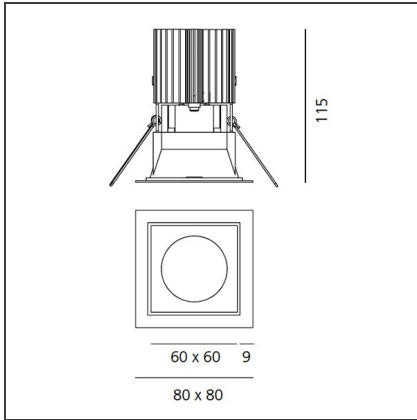

Everything 80 - Square trim - 28° 2700k - Gray/Black

IP20/44 

DESIGN BY

Ernesto Gismondi

DESCRIPTION

Everything is an innovative range of professional recessed light fittings created to deliver a high lighting performance, with an eye on energy saving and excellent visual comfort. A complete, flexible product range, extremely versatile in its many applications and able to meet challenging lighting performance criteria.

TECHNICAL DRAWINGS

FEATURES

Article Code:	M327360	Material:	aluminium
Colour:	Gray/Black	Series:	Indoor
Installation:	Recessed, Ceiling		

DIMENSIONS

Length:	cm 8	Cutout shape:	Squared
Width:	cm 8	Glow Wire Test:	850
Weight:	kg 0.2		
Recessed depth:	cm 11.5		