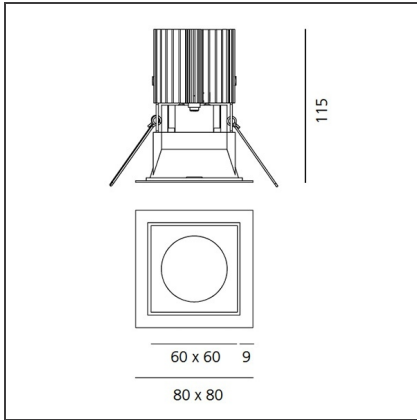

Everything 80 - Square trim - 28° 2700k - Black/Aluminium

IP20/44 

DESIGN BY

Ernesto Gismondi

DESCRIPTION

Everything is an innovative range of professional recessed light fittings created to deliver a high lighting performance, with an eye on energy saving and excellent visual comfort. A complete, flexible product range, extremely versatile in its many applications and able to meet challenging lighting performance criteria.

TECHNICAL DRAWINGS

FEATURES

Article Code:	M330610	Material:	aluminium
Colour:	Black/Aluminium	Series:	Indoor
Installation:	Recessed, Ceiling		

DIMENSIONS

Length:	cm 8	Cutout shape:	Squared
Width:	cm 8	Glow Wire Test:	850
Weight:	kg 0.2		
Recessed depth:	cm 11.5		