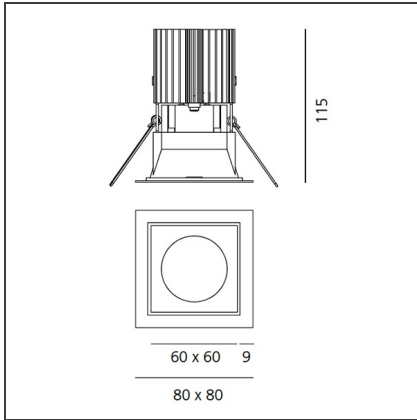

TECHNICAL DRAWINGS

FEATURES

Article Code:	M273620	Material:	aluminium
Colour:	White/Aluminium	Series:	Indoor
Installation:	Recessed, Ceiling		

DIMENSIONS

Length:	cm 8	Cutout shape:	Squared
Width:	cm 8	Glow Wire Test:	850
Weight:	kg 0.2		
Recessed depth:	cm 11.5		