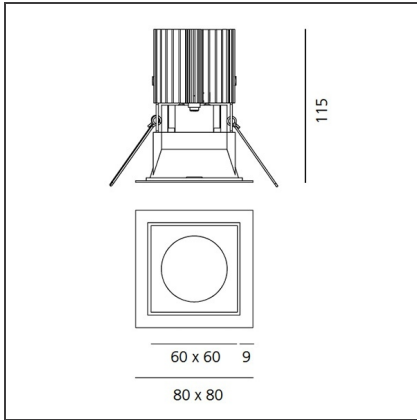

Everything 80 - Square trim - 23° 2700k - White/White

IP20/44 

DESIGN BY

Ernesto Gismondi

DESCRIPTION

Everything is an innovative range of professional recessed light fittings created to deliver a high lighting performance, with an eye on energy saving and excellent visual comfort. A complete, flexible product range, extremely versatile in its many applications and able to meet challenging lighting performance criteria.

TECHNICAL DRAWINGS

FEATURES

Article Code:	M326920	Material:	aluminium
Colour:	White/White	Series:	Indoor
Installation:	Recessed, Ceiling		

DIMENSIONS

Length:	cm 8	Cutout shape:	Squared
Width:	cm 8	Glow Wire Test:	850
Weight:	kg 0.2		
Recessed depth:	cm 11.5		