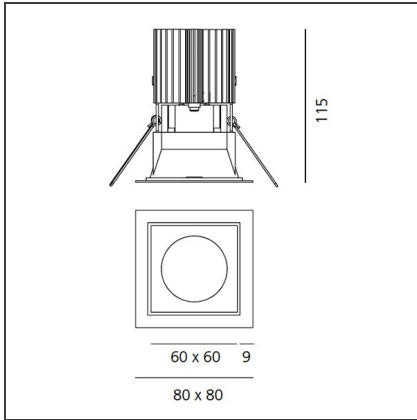

**TECHNICAL DRAWINGS**

**FEATURES**

<b>Article Code:</b>	M327260	<b>Material:</b>	aluminium
<b>Colour:</b>	Gray/Black	<b>Series:</b>	Indoor
<b>Installation:</b>	Recessed, Ceiling		

**DIMENSIONS**

<b>Length:</b>	cm 8	<b>Cutout shape:</b>	Squared
<b>Width:</b>	cm 8	<b>Glow Wire Test:</b>	850
<b>Weight:</b>	kg 0.2		
<b>Recessed depth:</b>	cm 11.5		