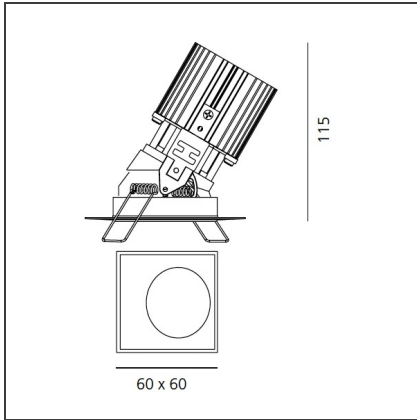

TECHNICAL DRAWINGS

FEATURES

Article Code:	M255205	Material:	aluminium
Colour:	Black	Series:	Indoor
Installation:	Recessed, Ceiling		

DIMENSIONS

Length:	cm 6	Cutout shape:	Squared
Width:	cm 6	Glow Wire Test:	850
Weight:	kg 0.2		
Recessed depth:	cm 11.5		

INCLUDED SOURCES

Category:	LED	Color temperature (K):	3000K
Number:	1	CRI:	90
Watt:	13W		
Type:	0		
Class:	A		

LUMINAIRE

Watt:	13W	Delivered lumens output (lm):	851lm
Voltage:	220-240 V	CCT:	3000K
		Efficiency:	100%
		Efficacy:	79.8lm/W
		CRI:	90