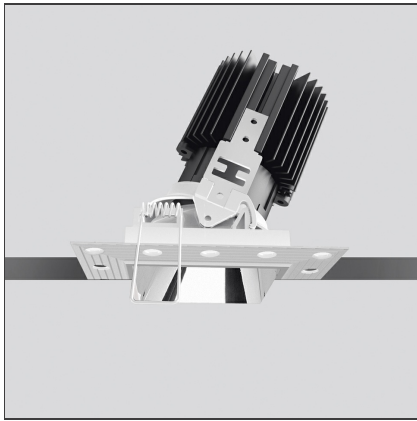

## Everything 80 - Square Adjustable Trimless - 23° 3000k - Black

IP20/44 

### DESCRIPTION

Everything is an innovative range of professional recessed light fittings created to deliver a high lighting performance, with an eye on energy saving and excellent visual comfort. A complete, flexible product range, extremely versatile in its many applications and able to meet challenging lighting performance criteria.

### DIMENSIONS

<b>Length:</b>	cm 6	<b>Cutout shape:</b>	Squared
<b>Width:</b>	cm 6	<b>Glow Wire Test:</b>	850
<b>Weight:</b>	kg 0.2		
<b>Recessed depth:</b>	cm 11.5		