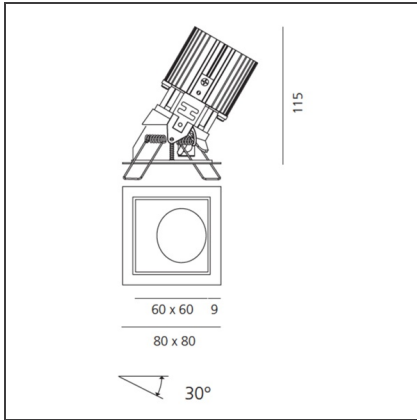

TECHNICAL DRAWINGS

FEATURES

Article Code:	M274015	Material:	aluminium
Colour:	Black/Alluminium	Series:	Indoor
Installation:	Recessed, Ceiling		

DIMENSIONS

Length:	cm 8	Cutout shape:	Squared
Width:	cm 8	Glow Wire Test:	850
Weight:	kg 0.2		
Recessed depth:	cm 11.5		