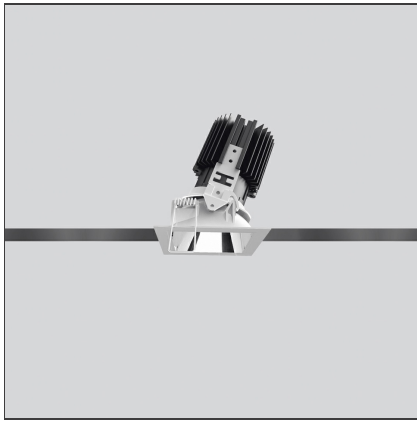

Everything 80 - Square Adjustable trim - 28° 2700k - White/Aluminium

IP20/44 

DESIGN BY

Ernesto Gismondi

DESCRIPTION

Everything is an innovative range of professional recessed light fittings created to deliver a high lighting performance, with an eye on energy saving and excellent visual comfort. A complete, flexible product range, extremely versatile in its many applications and able to meet challenging lighting performance criteria.

TECHNICAL DRAWINGS

FEATURES

Article Code:	M330625	Material:	aluminium
Colour:	White/Aluminium	Series:	Indoor
Installation:	Recessed, Ceiling		

DIMENSIONS

Length:	cm 8	Cutout shape:	Squared
Width:	cm 8	Glow Wire Test:	850
Weight:	kg 0.2		
Recessed depth:	cm 11.5		