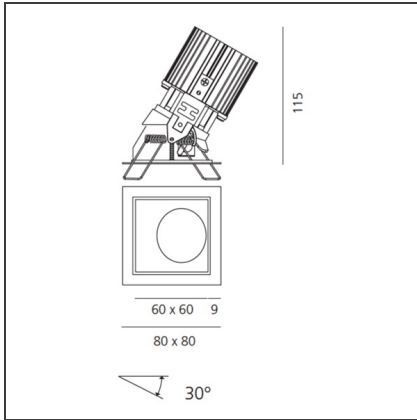

TECHNICAL DRAWINGS

FEATURES

Article Code:	M330625	Material:	aluminium
Colour:	White/Aluminium	Series:	Indoor
Installation:	Recessed, Ceiling		

DIMENSIONS

Length:	cm 8	Cutout shape:	Squared
Width:	cm 8	Glow Wire Test:	850
Weight:	kg 0.2		
Recessed depth:	cm 11.5		