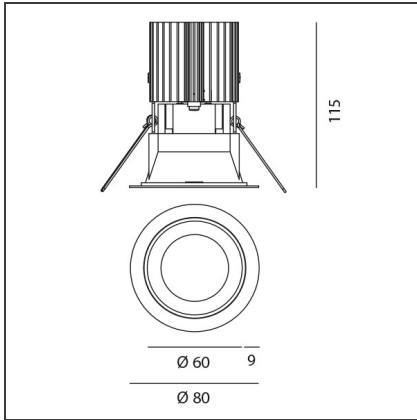

**Everything 80 - Round trim - 46° 3000k - White/White**

IP20/44 

**DESIGN BY**

Ernesto Gismondi

**DESCRIPTION**

Everything is an innovative range of professional recessed light fittings created to deliver a high lighting performance, with an eye on energy saving and excellent visual comfort. A complete, flexible product range, extremely versatile in its many applications and able to meet challenging lighting performance criteria.

**TECHNICAL DRAWINGS**

**FEATURES**

<b>Article Code:</b>	M251420	<b>Material:</b>	aluminium
<b>Colour:</b>	White/White	<b>Series:</b>	Indoor
<b>Installation:</b>	Recessed, Ceiling		

**DIMENSIONS**

<b>Weight:</b>	kg 0.2	<b>Cutout shape:</b>	Rounded
<b>Recessed depth:</b>	cm 11.5	<b>Glow Wire Test:</b>	850