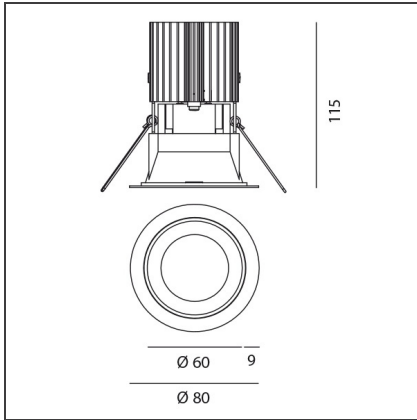

Everything 80 - Round trim - 46° 3000k - White/Black

IP20/44 

DESIGN BY

Ernesto Gismondi

DESCRIPTION

Everything is an innovative range of professional recessed light fittings created to deliver a high lighting performance, with an eye on energy saving and excellent visual comfort. A complete, flexible product range, extremely versatile in its many applications and able to meet challenging lighting performance criteria.

TECHNICAL DRAWINGS

FEATURES

Article Code:	M252020	Material:	aluminium
Colour:	White/Black	Series:	Indoor
Installation:	Recessed, Ceiling		

DIMENSIONS

Weight:	kg 0.2	Cutout shape:	Rounded
Recessed depth:	cm 11.5	Glow Wire Test:	850