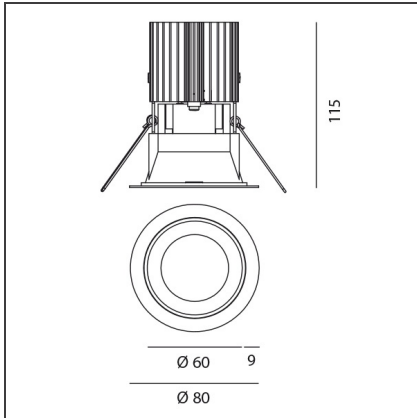

**TECHNICAL DRAWINGS**

**FEATURES**

<b>Article Code:</b>	M326220	<b>Material:</b>	aluminium
<b>Colour:</b>	White/Black	<b>Series:</b>	Indoor
<b>Installation:</b>	Recessed, Ceiling		

**DIMENSIONS**

<b>Weight:</b>	kg 0.2	<b>Cutout shape:</b>	Rounded
<b>Recessed depth:</b>	cm 11.5	<b>Glow Wire Test:</b>	850