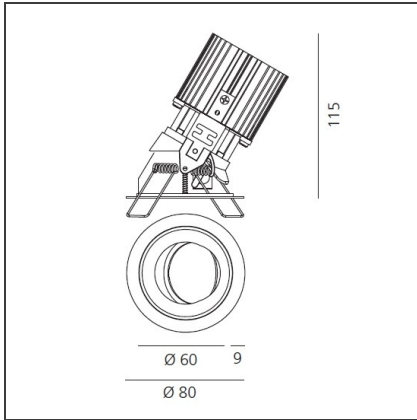

Everything 80 - Round Adjustable trim - 46° 3000k - White/Aluminium

IP20/44 

DESIGN BY

Ernesto Gismondi

DESCRIPTION

Everything is an innovative range of professional recessed light fittings created to deliver a high lighting performance, with an eye on energy saving and excellent visual comfort. A complete, flexible product range, extremely versatile in its many applications and able to meet challenging lighting performance criteria.

TECHNICAL DRAWINGS

FEATURES

Article Code:	M279025	Material:	aluminium
Colour:	White/Aluminium	Series:	Indoor
Installation:	Recessed, Ceiling		

DIMENSIONS

Weight:	kg 0.2	Cutout shape:	Rounded
Recessed depth:	cm 11.5	Glow Wire Test:	850