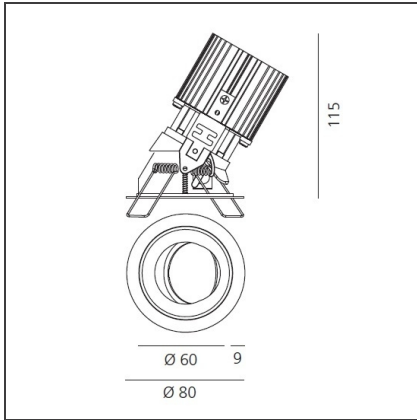

TECHNICAL DRAWINGS

FEATURES

Article Code:	M331315	Material:	aluminium
Colour:	Black/Aluminium	Series:	Indoor
Installation:	Recessed, Ceiling		

DIMENSIONS

Weight:	kg 0.2	Cutout shape:	Rounded
Recessed depth:	cm 11.5	Glow Wire Test:	850

INCLUDED SOURCES

Category:	LED	Color temperature (K):	2700K
Number:	1		
Watt:	13W		
Type:	0		
Class:	A		

LUMINAIRE

Watt:	13W	Delivered lumens output (lm):	854lm
Voltage:	220-240 V	CCT:	2700 K
		CRI:	90