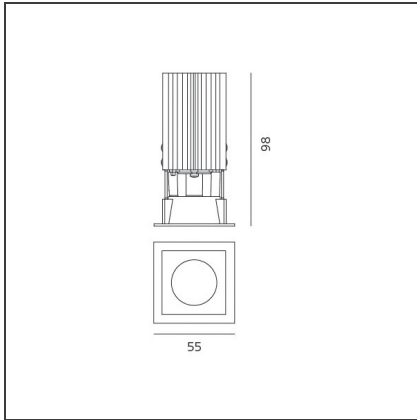

TECHNICAL DRAWINGS

FEATURES

Article Code:	NL4204234Y006	Series:	Indoor
Colour:	White		
Installation:	Projector, Recessed, Ceiling		

DIMENSIONS

Length:	cm 5.5	Cutout Width:	cm 5
Width:	cm 5.5	Cutout length:	cm 5
Weight:	kg 0.3	Cutout shape:	Squared
Recessed depth:	cm 9.8		

INCLUDED SOURCES

Category:	LED	Color temperature (K):	2700K
Number:	1		
Watt:	8,5W		
Type:	0		
Class:	A		

LUMINAIRE

Watt:	8,5W	Delivered lumens output (lm):	589lm
		CCT:	2700K
		Efficiency:	78%
		Efficacy:	73.62lm/W
		CRI:	80