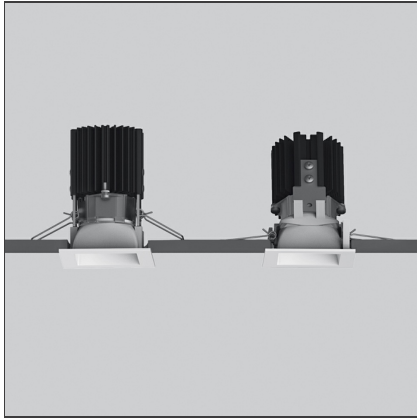

# Everything 55 - Square - 34° 8,5W 2700K - White

IP20 

## DIMENSIONS

<b>Length:</b>	cm 5.5	<b>Cutout Width:</b>	cm 5
<b>Width:</b>	cm 5.5	<b>Cutout length:</b>	cm 5
<b>Weight:</b>	kg 0.3	<b>Cutout shape:</b>	Squared
<b>Recessed depth:</b>	cm 9.8		