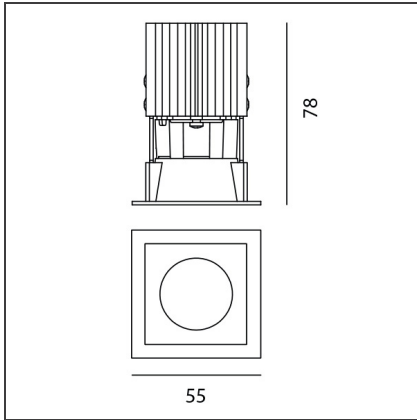

Everything 55 - Square - 34° 2700K - White

IP20 

DESIGN BY

Ernesto Gismondi

DESCRIPTION

Everything is an innovative range of professional recessed light fittings created to deliver a high lighting performance, with an eye on energy saving and excellent visual comfort. A complete, flexible product range, extremely versatile in its many applications and able to meet challenging lighting performance criteria.

TECHNICAL DRAWINGS

FEATURES

Article Code:	NL4203434Y006	Series:	Indoor
Colour:	White		
Installation:	Projector, Recessed, Ceiling		

DIMENSIONS

Length:	cm 5.5	Cutout Width:	cm 5
Width:	cm 5.5	Cutout length:	cm 5
Weight:	kg 0.2	Cutout shape:	Squared
Recessed depth:	cm 7.8		