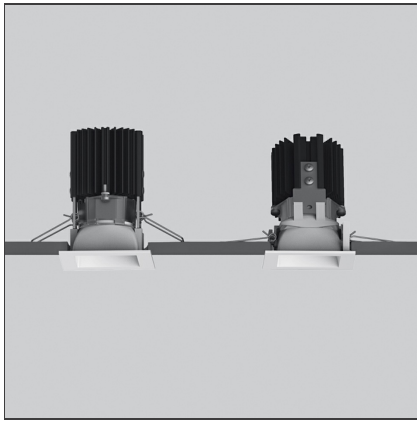

Everything 55 - Square - 34° 2700K - White

IP20 

DESIGN BY

Ernesto Gismondi

DESCRIPTION

Everything is an innovative range of professional recessed light fittings created to deliver a high lighting performance, with an eye on energy saving and excellent visual comfort. A complete, flexible product range, extremely versatile in its many applications and able to meet challenging lighting performance criteria.

TECHNICAL DRAWINGS

FEATURES

Article Code:	NL4203434Y006	Series:	Indoor
Colour:	White		
Installation:	Projector, Recessed, Ceiling		

DIMENSIONS

Length:	cm 5.5	Cutout Width:	cm 5
Width:	cm 5.5	Cutout length:	cm 5
Weight:	kg 0.2	Cutout shape:	Squared
Recessed depth:	cm 7.8		

INCLUDED SOURCES

Category:	LED	Color temperature (K):	2700K
Number:	1		
Watt:	6,4W		
Type:	0		
Class:	A		

LUMINAIRE

Watt:	6,4W	Delivered lumens output (lm):	442lm
		CCT:	2700K
		Efficiency:	78%
		Efficacy:	73.67lm/W
		CRI:	80