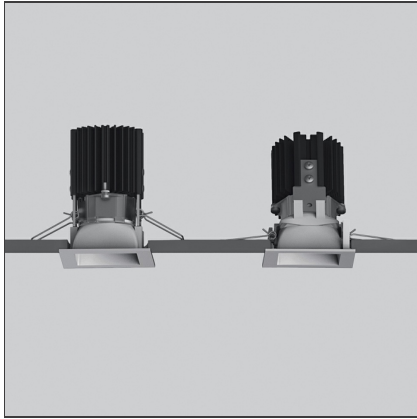

# Everything 55 - Square - 34° 2700K - Silver

IP20 

## DIMENSIONS

<b>Length:</b>	cm 5.5	<b>Cutout Width:</b>	cm 5
<b>Width:</b>	cm 5.5	<b>Cutout length:</b>	cm 5
<b>Weight:</b>	kg 0.2	<b>Cutout shape:</b>	Squared
<b>Recessed depth:</b>	cm 7.8		