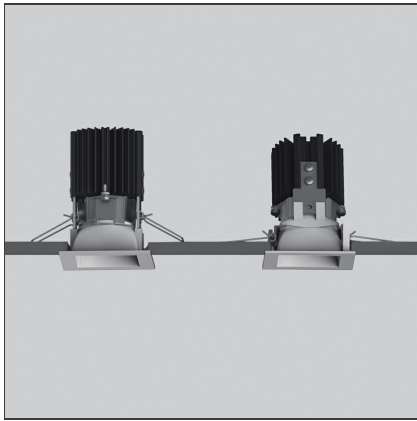

Everything 55 - Square - 20° 8,5W 2700K - Silver

IP20 

DESIGN BY

Ernesto Gismondi

DESCRIPTION

Everything is an innovative range of professional recessed light fittings created to deliver a high lighting performance, with an eye on energy saving and excellent visual comfort. A complete, flexible product range, extremely versatile in its many applications and able to meet challenging lighting performance criteria.

TECHNICAL DRAWINGS

FEATURES

Article Code:	NL4204218Y002	Series:	Indoor
Colour:	Silver		
Installation:	Projector, Recessed, Ceiling		

DIMENSIONS

Length:	cm 5.5	Cutout Width:	cm 5
Width:	cm 5.5	Cutout length:	cm 5
Weight:	kg 0.3	Cutout shape:	Squared
Recessed depth:	cm 9.8		

INCLUDED SOURCES

Category:	LED	Color temperature (K):	2700K
Number:	1		
Watt:	8,5W		
Type:	0		
Class:	A		

LUMINAIRE

Watt:	8,5W	Delivered lumens output (lm):	634lm
		CCT:	2700K
		Efficiency:	84%
		Efficacy:	79.25lm/W
		CRI:	80