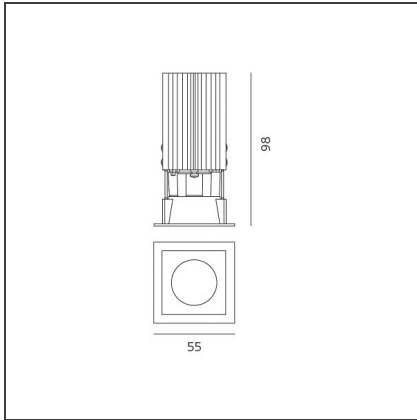

Everything 55 - Square - 20° 8,5W 2700K - Silver

IP20 

DESIGN BY

Ernesto Gismondi

DESCRIPTION

Everything is an innovative range of professional recessed light fittings created to deliver a high lighting performance, with an eye on energy saving and excellent visual comfort. A complete, flexible product range, extremely versatile in its many applications and able to meet challenging lighting performance criteria.

TECHNICAL DRAWINGS

FEATURES

Article Code:	NL4204218Y002	Series:	Indoor
Colour:	Silver		
Installation:	Projector, Recessed, Ceiling		

DIMENSIONS

Length:	cm 5.5	Cutout Width:	cm 5
Width:	cm 5.5	Cutout length:	cm 5
Weight:	kg 0.3	Cutout shape:	Squared
Recessed depth:	cm 9.8		