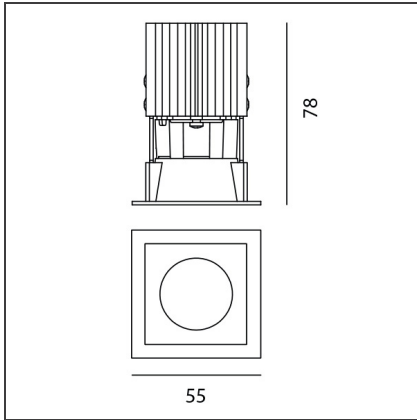

TECHNICAL DRAWINGS

FEATURES

Article Code:	NL4203418K006	Series:	Indoor
Colour:	White		
Installation:	Projector, Recessed, Ceiling		

DIMENSIONS

Length:	cm 5.5	Cutout Width:	cm 5
Width:	cm 5.5	Cutout length:	cm 5
Weight:	kg 0.2	Cutout shape:	Squared
Recessed depth:	cm 7.8		