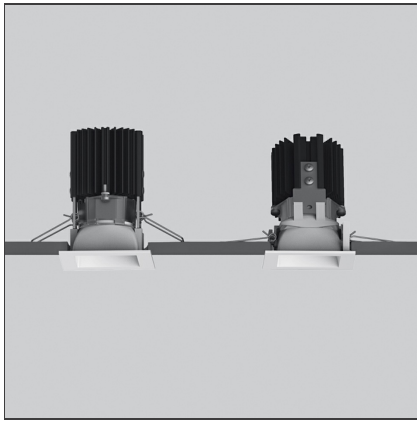

Everything 55 - Square - 20° 3000K - White

IP20 

DESIGN BY

Ernesto Gismondi

DESCRIPTION

Everything is an innovative range of professional recessed light fittings created to deliver a high lighting performance, with an eye on energy saving and excellent visual comfort. A complete, flexible product range, extremely versatile in its many applications and able to meet challenging lighting performance criteria.

TECHNICAL DRAWINGS

FEATURES

Article Code:	NL4203418K006	Series:	Indoor
Colour:	White		
Installation:	Projector, Recessed, Ceiling		

DIMENSIONS

Length:	cm 5.5	Cutout Width:	cm 5
Width:	cm 5.5	Cutout length:	cm 5
Weight:	kg 0.2	Cutout shape:	Squared
Recessed depth:	cm 7.8		

LUMINAIRE

Watt:	6,4W	Delivered lumens output (lm):	476lm
		CCT:	3000K
		Efficiency:	84%
		Efficacy:	79.33lm/W
		CRI:	80

ACCESSORIES

NO
IMAGE
AVAILABLE

ALIMENT. 20W
500mA (indip.)
NL19034

NO
IMAGE
AVAILABLE