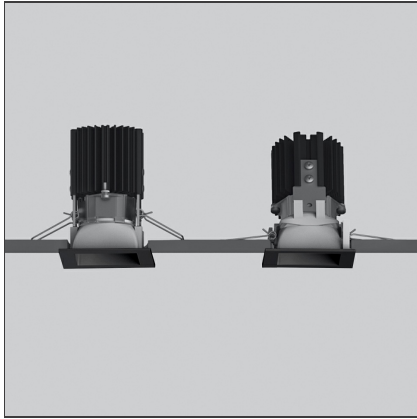

# Everything 55 - Square - 20° 2700K - Black

IP20 

## DIMENSIONS

<b>Length:</b>	cm 5.5	<b>Cutout Width:</b>	cm 5
<b>Width:</b>	cm 5.5	<b>Cutout length:</b>	cm 5
<b>Weight:</b>	kg 0.2	<b>Cutout shape:</b>	Squared
<b>Recessed depth:</b>	cm 7.8		