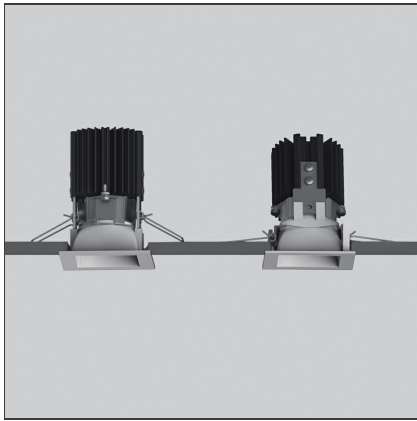

Everything 55 -Adj - Square - 34° 2700K - Silver

IP20 

DESIGN BY

Ernesto Gismondi

DESCRIPTION

Everything is an innovative range of professional recessed light fittings created to deliver a high lighting performance, with an eye on energy saving and excellent visual comfort. A complete, flexible product range, extremely versatile in its many applications and able to meet challenging lighting performance criteria.

TECHNICAL DRAWINGS

FEATURES

Article Code:	NL4203234Y002	Series:	Indoor
Colour:	Silver		
Installation:	Projector, Recessed, Ceiling		

DIMENSIONS

Length:	cm 5.5	Cutout Width:	cm 5
Width:	cm 5.5	Cutout length:	cm 5
Weight:	kg 0.2	Cutout shape:	Squared
Recessed depth:	cm 8.2		

INCLUDED SOURCES

Category:	LED	Color temperature (K):	2700K
Number:	1		
Watt:	6,4W		
Type:	0		
Class:	A		

LUMINAIRE

Watt:	6,4W	Delivered lumens output (lm):	436lm
		CCT:	2700K
		Efficiency:	77%
		Efficacy:	72.67lm/W
		CRI:	80