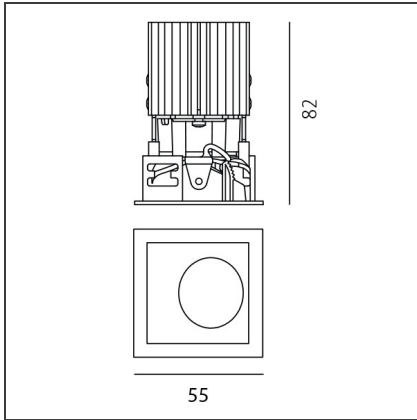

TECHNICAL DRAWINGS

FEATURES

Article Code:	NL4203234Y002	Series:	Indoor
Colour:	Silver		
Installation:	Projector, Recessed, Ceiling		

DIMENSIONS

Length:	cm 5.5	Cutout Width:	cm 5
Width:	cm 5.5	Cutout length:	cm 5
Weight:	kg 0.2	Cutout shape:	Squared
Recessed depth:	cm 8.2		