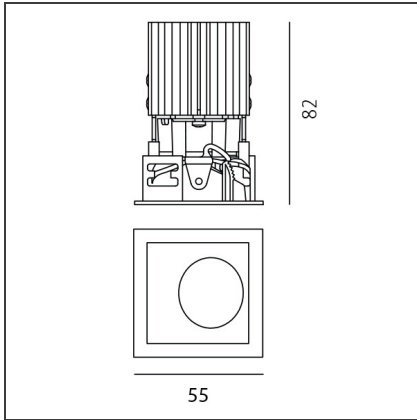

TECHNICAL DRAWINGS

FEATURES

Article Code:	NL4203218K002	Series:	Indoor
Colour:	Silver		
Installation:	Projector, Recessed, Ceiling		

DIMENSIONS

Length:	cm 5.5	Cutout Width:	cm 5
Width:	cm 5.5	Cutout length:	cm 5
Weight:	kg 0.2	Cutout shape:	Squared
Recessed depth:	cm 8.2		