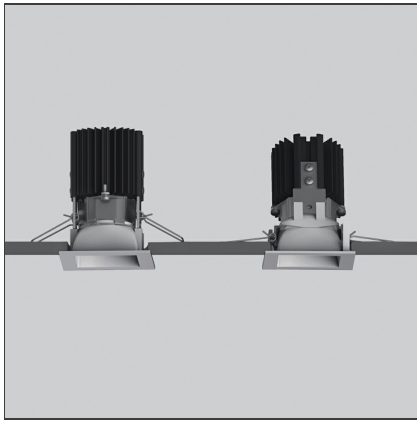

Everything 55 -Adj - Square - 20° 3000K - Silver

IP20 

DESIGN BY

Ernesto Gismondi

DESCRIPTION

Everything is an innovative range of professional recessed light fittings created to deliver a high lighting performance, with an eye on energy saving and excellent visual comfort. A complete, flexible product range, extremely versatile in its many applications and able to meet challenging lighting performance criteria.

TECHNICAL DRAWINGS

FEATURES

Article Code:	NL4203218K002	Series:	Indoor
Colour:	Silver		
Installation:	Projector, Recessed, Ceiling		

DIMENSIONS

Length:	cm 5.5	Cutout Width:	cm 5
Width:	cm 5.5	Cutout length:	cm 5
Weight:	kg 0.2	Cutout shape:	Squared
Recessed depth:	cm 8.2		

LUMINAIRE

Watt:	6,4W	Delivered lumens output (lm):	476lm
		CCT:	3000K
		Efficiency:	84%
		Efficacy:	79.33lm/W
		CRI:	80

ACCESSORIES

NO
IMAGE
AVAILABLE

ALIMENT. 20W
500mA (indip.)
NL19034

NO
IMAGE
AVAILABLE